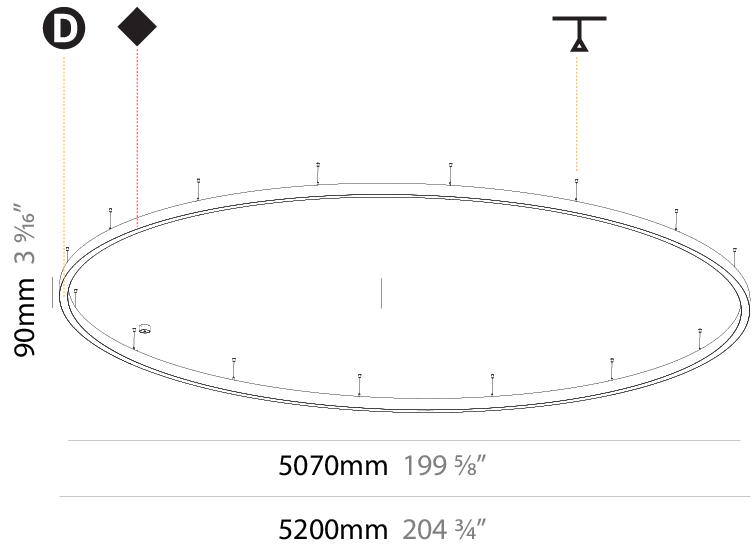

GENERAL

Series: Glorious
Subseries: Glorious 65
Partner: Prolicht
Division: Architectural
Installation: Suspension
Product Type: Pendant
Mounting Location: Ceiling
Light Distribution: Direct / Indirect

PHYSICAL

Shape: Round
Diameter (mm): 5200
Diameter (in): 204 ³/₄
Height (mm): 90
Height (in): 3 ⁹/₁₆
Max. Overall Height (mm): 2090
Max. Overall Height (in): 82 ⁷/₁₆
Weight (kg): 55.788
Weight (lbs): 123.00
Diffuser: PMMA - Opal / Microprism / Clear Microprism
Fixture Finish: SSR / BKV / CWI / CRY / HAB / UFT / ITA / RUA / FTG / MYG / LOD / PUS / FRO / FUP / KIA / POP / BLS / SPG / MEY / GOH / CHC / COM / ABZ / JAG / OBR / MOS / ROR
Fixture Material: PMMA / Aluminum
Cable Details: 2000mm/78 3/4" or 6000mm/236 1/4" Cable Transparent

ELECTRICAL

Lamp Type: LED (Zhaga Standard)
Input Wattage (W): 563.9
Total Output Wattage (W): 336 / 240
Dimming: Tri-Mode (Non-Dimming and Phase Dimming (120Vac only) and 0-10V Dimming)
Driver Included: Yes
Driver Location: Integrated
Driver Type: Constant Current - Universal
Driver Class: Class 2
Input Voltage (V): 120 - 277
Constant Current (MA): 350

LED

Color Temperature (°K): 2700 / 3000 / 3500 / 4000
Max. Delivered Lumen (lm): Max 74006
Nominal Lumen (lm): Max 89152
CRI: >90 CRI
Lamp Life (hrs): 50000

OPTICAL

RATINGS AND CERTIFICATIONS

Certified By: Certified for North American Standards
IP rating: IP20