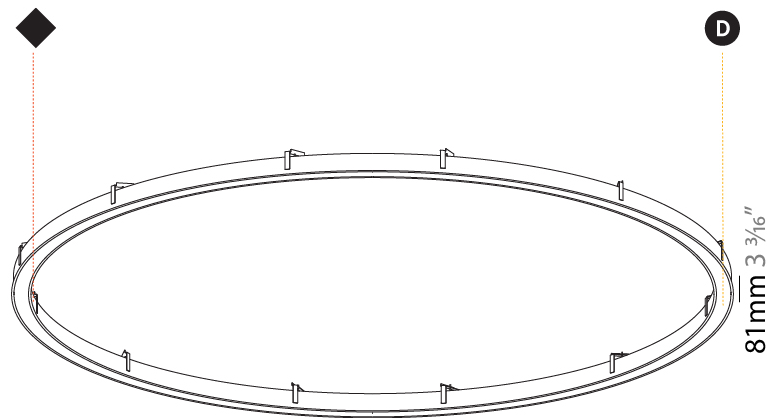

GENERAL

Series: Glorious
Subseries: Glorious 65
Partner: Prolicht
Division: Architectural
Installation: Recessed
Product Type: Ceiling Recessed
Mounting Location: Ceiling
Light Distribution: Direct

PHYSICAL

Shape: Round
Diameter (mm): 3016
Diameter (in): 118 3/4
Height (mm): 81
Height (in): 3 3/16
Min. Recessing Depth (mm): 120
Min. Recessing Depth (in): 4 3/4
Weight (kg): 27.132
Weight (lbs): 59.69
Diffuser: PMMA - Opal / Microprism / Clear Microprism
Fixture Finish: SSR / BKV / CWI / CRY / HAB / UFT / ITA / RUA / FTG / MYG / LOD / PUS / FRO / FUP / KIA / POP / BLS / SPG / MEY / GOH / CHC / COM / ABZ / JAG / OBR / MOS / ROR
Fixture Material: PMMA / Aluminum
Cut-out Measurements: Dia. 3007mm/118 3/8"

ELECTRICAL

Lamp Type: LED (Zhaga Standard)
Input Wattage (W): 208.4
Total Output Wattage (W): 192
Dimming: Tri-Mode (Non-Dimming and Phase Dimming (120Vac only) and 0-10V Dimming)
Driver Included: Yes
Driver Location: Integrated
Driver Type: Constant Current - Universal
Driver Class: Class 2
Input Voltage (V): 120 - 277
Constant Current (MA): 350

LED

Color Temperature (°K): 2700 / 3000 / 3500 / 4000
Max. Delivered Lumen (lm): Max 28590
Nominal Lumen (lm): Max 34529
CRI: >90 CRI
Efficiency (%): 0.884
Lamp Life (hrs): 50000

OPTICAL

RATINGS AND CERTIFICATIONS

Certified By: Certified for North American Standards
IP rating: IP20

Ø 2854mm 112 3/8"

Ø 3016mm 118 3/4"

3007mm x 2863mm
118 3/8" x 112 11/16"

120mm
4 3/4"

10 - 30mm
3/8" - 1 3/16"