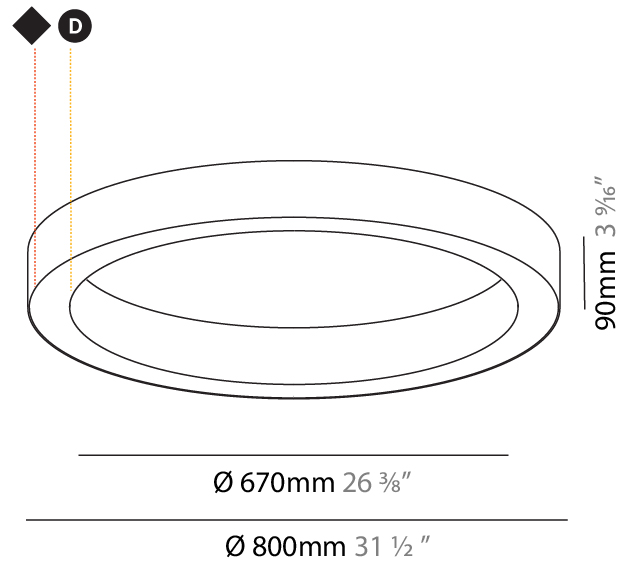

GENERAL

Series: Glorious
Subseries: Glorious 65
Partner: Prolicht
Division: Architectural
Installation: Surface
Product Type: Ceiling Surface
Mounting Location: Ceiling
Light Distribution: Direct

PHYSICAL

Shape: Round
Diameter (mm): 800
Diameter (in): 31 1/2
Height (mm): 90
Height (in): 3 9/16
Weight (kg): 6.9
Weight (lbs): 14.99
Diffuser: PMMA - Opal / Microprism / Clear Microprism
Fixture Finish: SSR / BKV / CWI / CRY / HAB / UFT / ITA / RUA / FTG / MYG / LOD / PUS / FRO / FUP / KIA / POP / BLS / SPG / MEY / GOH / CHC / COM / ABZ / JAG / OBR / MOS / ROR
Fixture Material: PMMA / Aluminum

ELECTRICAL

Lamp Type: LED (Zhaga Standard)
Input Wattage (W): 52.1
Total Output Wattage (W): 48
Dimming: Tri-Mode (Non-Dimming and Phase Dimming (120Vac only) and 0-10V Dimming)
Driver Included: Yes
Driver Location: Integrated
Driver Type: Constant Current - Universal
Driver Class: Class 2
Input Voltage (V): 120 - 277
Constant Current (MA): 350

LED

Color Temperature (°K): 2700 / 3000 / 3500 / 4000
Max. Delivered Lumen (lm): Max 6587
Nominal Lumen (lm): Max 7955
CRI: >90 CRI
Efficiency (%): 88.4
Lamp Life (hrs): 50000

OPTICAL

RATINGS AND CERTIFICATIONS

Certified By: Certified for North American Standards
IP rating: IP20

PROJECT	_____
TYPE	_____
SPECIFIER	_____
QUANTITY	_____
DATE	_____