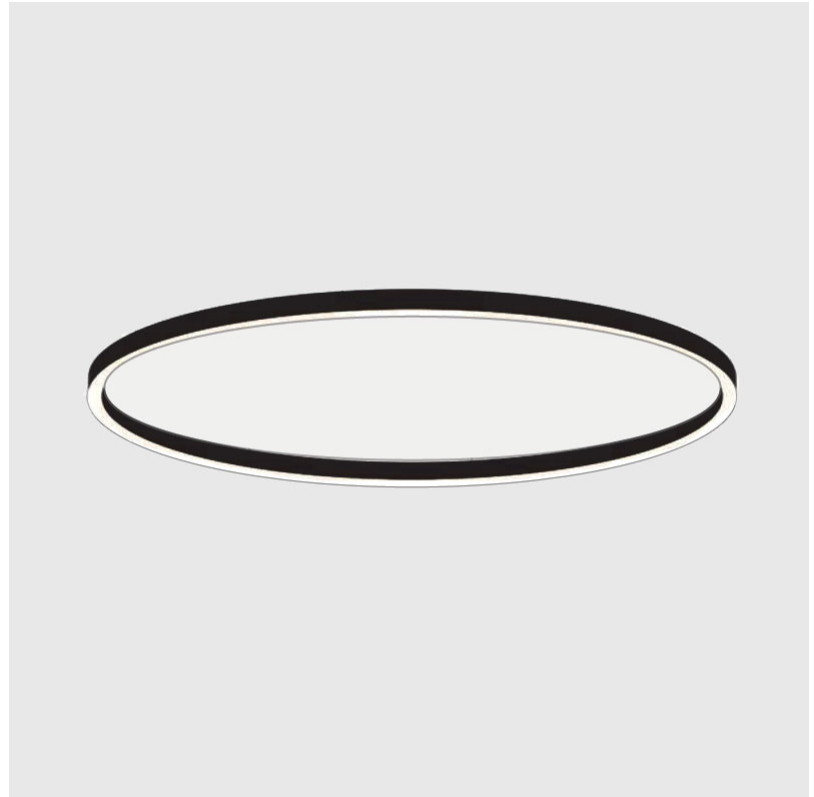

GENERAL

Series: Glorious
Subseries: Glorious 65
Partner: Prolicht
Division: Architectural
Installation: Surface
Product Type: Ceiling Surface
Mounting Location: Ceiling
Light Distribution: Direct

PHYSICAL

Shape: Round
Diameter (mm): 3000
Diameter (in): 118 7/8
Height (mm): 90
Height (in): 3 9/16
Weight (kg): 26.5
Weight (lbs): 57.83
Diffuser: PMMA - Opal / Microprism / Clear Microprism
Fixture Finish: SSR / BKV / CWI / CRY / HAB / UFT / ITA / RUA / FTG / MYG / LOD / PUS / FRO / FUP / KIA / POP / BLS / SPG / MEY / GOH / CHC / COM / ABZ / JAG / OBR / MOS / ROR
Fixture Material: PMMA / Aluminum

ELECTRICAL

Lamp Type: LED (Zhaga Standard)
Input Wattage (W): 208.4
Total Output Wattage (W): 192
Dimming: Tri-Mode (Non-Dimming and Phase Dimming (120Vac only) and 0-10V Dimming)
Driver Included: Yes
Driver Location: Integrated
Driver Type: Constant Current - Universal
Driver Class: Class 2
Input Voltage (V): 120 - 277
Constant Current (MA): 350

LED

Color Temperature (°K): 2700 / 3000 / 3500 / 4000
Max. Delivered Lumen (lm): Max 26347
Nominal Lumen (lm): Max 31820
CRI: >90 CRI
Efficiency (%): 88.4
Lamp Life (hrs): 50000

OPTICAL

RATINGS AND CERTIFICATIONS

Certified By: Certified for North American Standards
IP rating: IP20

PROJECT
TYPE
SPECIFIER
QUANTITY
DATE