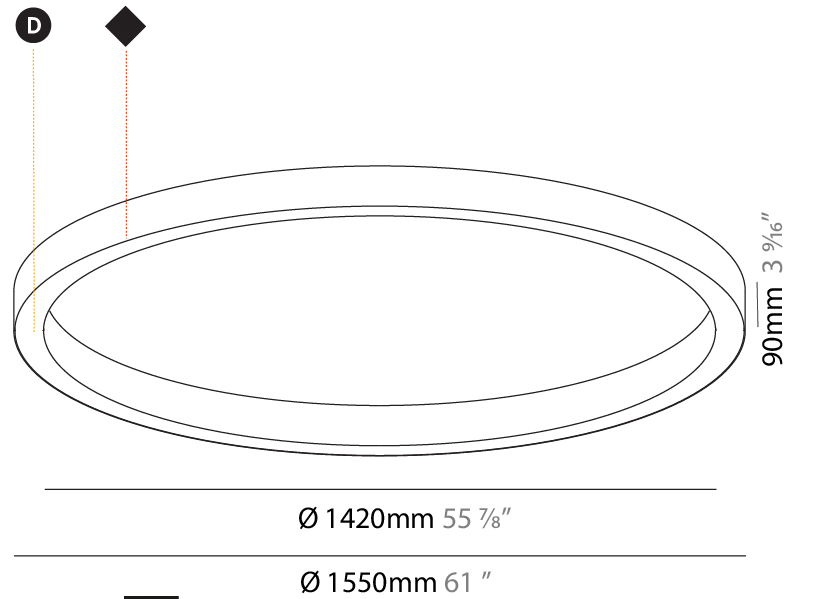

GENERAL

Series: Glorious
Subseries: Glorious 65
Partner: Prolicht
Division: Architectural
Installation: Surface
Product Type: Ceiling Surface
Mounting Location: Ceiling
Light Distribution: Direct

PHYSICAL

Shape: Round
Diameter (mm): 1550
Diameter (in): 61
Height (mm): 90
Height (in): 3 9/16
Weight (kg): 13.8
Weight (lbs): 30.16
Diffuser: PMMA - Opal / Microprism / Clear Microprism
Fixture Finish: SSR / BKV / CWI / CRY / HAB / UFT / ITA / RUA / FTG / MYG / LOD / PUS / FRO / FUP / KIA / POP / BLS / SPG / MEY / GOH / CHC / COM / ABZ / JAG / OBR / MOS / ROR
Fixture Material: PMMA / Aluminum

ELECTRICAL

Lamp Type: LED (Zhaga Standard)
Input Wattage (W): 104.2
Total Output Wattage (W): 96
Dimming: Tri-Mode (Non-Dimming and Phase Dimming (120Vac only) and 0-10V Dimming)
Driver Included: Yes
Driver Location: Integrated
Driver Type: Constant Current - Universal
Driver Class: Class 2
Input Voltage (V): 120 - 277
Constant Current (MA): 350

LED

Color Temperature (°K): 2700 / 3000 / 3500 / 4000
Max. Delivered Lumen (lm): Max 13174
Nominal Lumen (lm): Max 15910
CRI: >90 CRI
Efficiency (%): 88.4
Lamp Life (hrs): 50000

OPTICAL

RATINGS AND CERTIFICATIONS

Certified By: Certified for North American Standards
IP rating: IP20