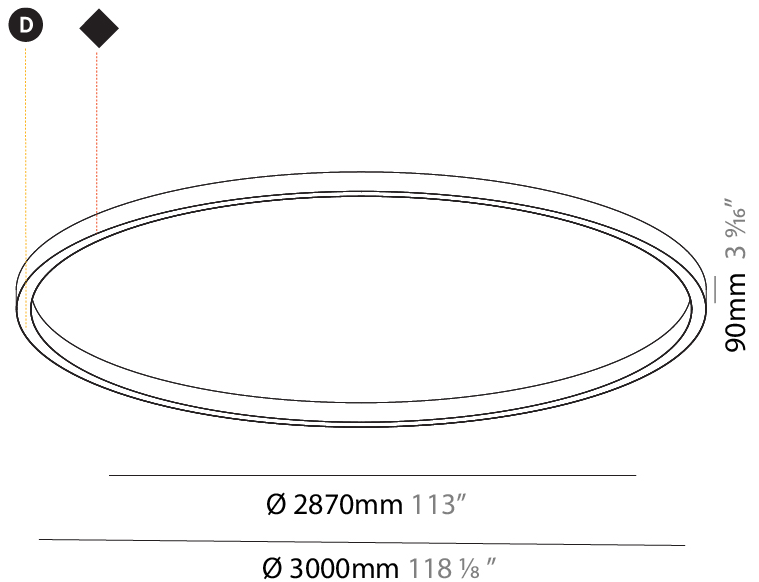

GENERAL

Series: Glorious
Subseries: Glorious 65
Partner: Prolicht
Division: Architectural
Installation: Surface
Product Type: Ceiling Surface
Mounting Location: Ceiling
Light Distribution: Direct

PHYSICAL

Shape: Round
Diameter (mm): 3000
Diameter (in): 118 7/8
Height (mm): 90
Height (in): 3 9/16
Weight (kg): 26.5
Weight (lbs): 57.83
Diffuser: PMMA - Opal / Microprism / Clear Microprism
Fixture Finish: SSR / BKV / CWI / CRY / HAB / UFT / ITA / RUA / FTG / MYG / LOD / PUS / FRO / FUP / KIA / POP / BLS / SPG / MEY / GOH / CHC / COM / ABZ / JAG / OBR / MOS / ROR
Fixture Material: PMMA / Aluminum

ELECTRICAL

Lamp Type: LED (Zhaga Standard)
Input Wattage (W): 208.4
Total Output Wattage (W): 192
Dimming: Tri-Mode (Non-Dimming and Phase Dimming (120Vac only) and 0-10V Dimming)
Driver Included: Yes
Driver Location: Integrated
Driver Type: Constant Current - Universal
Driver Class: Class 2
Input Voltage (V): 120 - 277
Constant Current (MA): 350

LED

Color Temperature (°K): 2700 / 3000 / 3500 / 4000
Max. Delivered Lumen (lm): Max 26347
Nominal Lumen (lm): Max 31820
CRI: >90 CRI
Efficiency (%): 88.4
Lamp Life (hrs): 50000

OPTICAL

RATINGS AND CERTIFICATIONS

Certified By: Certified for North American Standards
IP rating: IP20

PROJECT
TYPE
SPECIFIER
QUANTITY
DATE