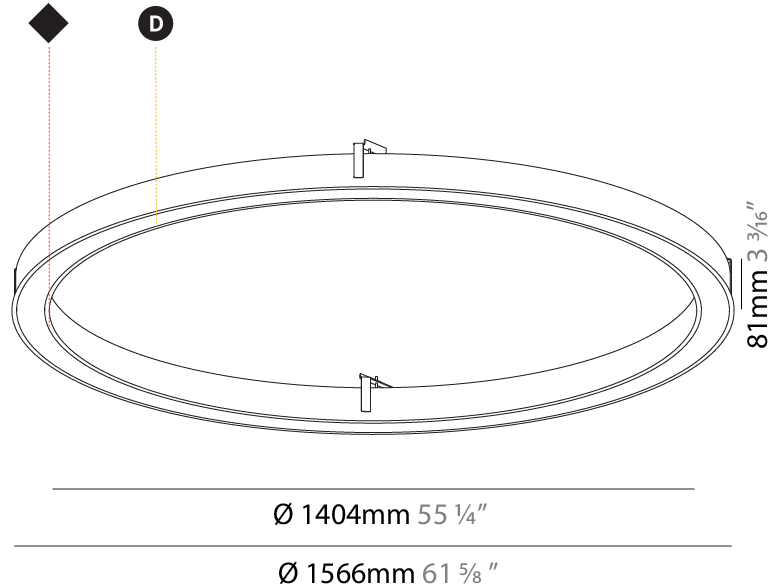

Shape: Round
 Diameter (mm): 5200
 Diameter (in): 204 3/4
 Height (mm): 90
 Height (in): 3 9/16
 Max. Overall Height (mm): 2090
 Max. Overall Height (in): 82 7/16
 Weight (kg): 47.232
 Weight (lbs): 104.15
 Diffuser: [PMMA - Opal / Microprism / Clear Microprism](#)
 Fixture Finish: [SSR / BKV / CWI / CRY / HAB / UFT / ITA / RUA / FTG / MYG / LOD / PUS / FRO / FUP / KIA / POP / BLS / SPG / MEY / GOH / CHC / COM / ABZ / JAG / OBR / MOS / ROR](#)
 Fixture Material: [PMMA / Aluminum](#)
 Cable Details: [2000mm/78 3/4" or 6000mm/236 1/4" Cable Transparent](#)

PHYSICAL

Shape: Round
 Diameter (mm): 816
 Diameter (in): 32 1/8
 Height (mm): 81
 Height (in): 3 3/16
 Min. Recessing Depth (mm): 120
 Min. Recessing Depth (in): 4 3/4
 Weight (kg): 6.755
 Weight (lbs): 14.89
 Diffuser: PMMA - Opal / Microprism / Clear Microprism
 Fixture Finish: SSR / BKV / CWI / CRY / HAB / UFT / ITA / RUA / FTG / MYG / LOD / PUS / FRO / FUP / KIA / POP / BLS / SPG / MEY / GOH / CHC / COM / ABZ / JAG / OBR / MOS / ROR
 Fixture Material: PMMA / Aluminum
 Cut-out Measurements: Dia.807mm / 31 3/4"

Shape: Round
Diameter (mm): 1566
Diameter (in): 61 5/8
Height (mm): 81
Height (in): 3 3/16
Min. Recessing Depth (mm): 120
Min. Recessing Depth (in): 4 3/4
Weight (kg): 14.042
Weight (lbs): 30.96
Diffuser: PMMA - Opal / Microprism / Clear Microprism
Fixture Finish: SSR / BKV / CWI / CRY / HAB / UFT / ITA / RUA / FTG / MYG / LOD / PUS / FRO / FUP / KIA / POP / BLS / SPG / MEY / GOH / CHC / COM / ABZ / JAG / OBR / MOS / ROR
Fixture Material: PMMA / Aluminum
Cut-out Measurements: Dia. 1557mm/61 5/16"

Certified By: Certified for North American Standards
IP rating: IP20

1557mm x 1413mm
61 5/16" x 55 5/8"

120mm
4 3/4"

10 - 30mm
3/8" - 1 3/16"

PROJECT	_____
TYPE	_____
SPECIFIER	_____
QUANTITY	_____
DATE	_____