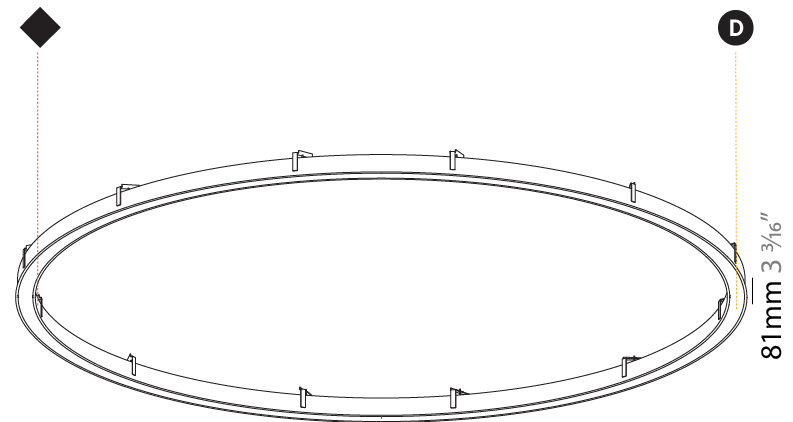

GENERAL

Series: Glorious
Subseries: Glorious 65
Partner: Prolicht
Division: Architectural
Installation: Recessed
Product Type: Ceiling Recessed
Mounting Location: Ceiling
Light Distribution: Direct

PHYSICAL

Shape: Round
Diameter (mm): 5216
Diameter (in): 205 ³/₈
Height (mm): 81
Height (in): 3 ³/₁₆
Min. Recessing Depth (mm): 120
Min. Recessing Depth (in): 4 ³/₄
Weight (kg): 47.924
Weight (lbs): 106.00
Diffuser: [PMMA - Opal / Microprism / Clear Microprism](#)
Fixture Finish: [SSR / BKV / CWI / CRY / HAB / UFT / ITA / RUA / FTG / MYG / LOD / PUS / FRO / FUP / KIA / POP / BLS / SPG / MEY / GOH / CHC / COM / ABZ / JAG / OBR / MOS / ROR](#)
Fixture Material: PMMA / Aluminum
Cut-out Measurements: Dia. 5207mm / 205"

ELECTRICAL

Lamp Type: LED (Zhaga Standard)
Input Wattage (W): 364.7
Total Output Wattage (W): 336
Dimming: [Tri-Mode (Non-Dimming and Phase Dimming (120Vac only) and 0-10V Dimming)](#)
Driver Included: Yes
Driver Location: Integrated
Driver Type: Constant Current - Universal
Driver Class: Class 2
Input Voltage (V): 120 - 277
Constant Current (MA): 350

LED

Color Temperature (°K): [2700 / 3000 / 3500 / 4000](#)
Max. Delivered Lumen (lm): Max 43506
Nominal Lumen (lm): Max 60425
CRI: >90 CRI
Efficiency (%): 0.884
Lamp Life (hrs): 50000

OPTICAL

RATINGS AND CERTIFICATIONS

Certified By: Certified for North American Standards
IP rating: IP20

Ø 5054mm 199"

Ø 5216mm 205 ³/₈ "

5207mm x 5063mm
205" x 199 ³/₁₆ "

120mm
4 ³/₄ "

10 - 30mm
³/₈" - 1 ³/₁₆ "