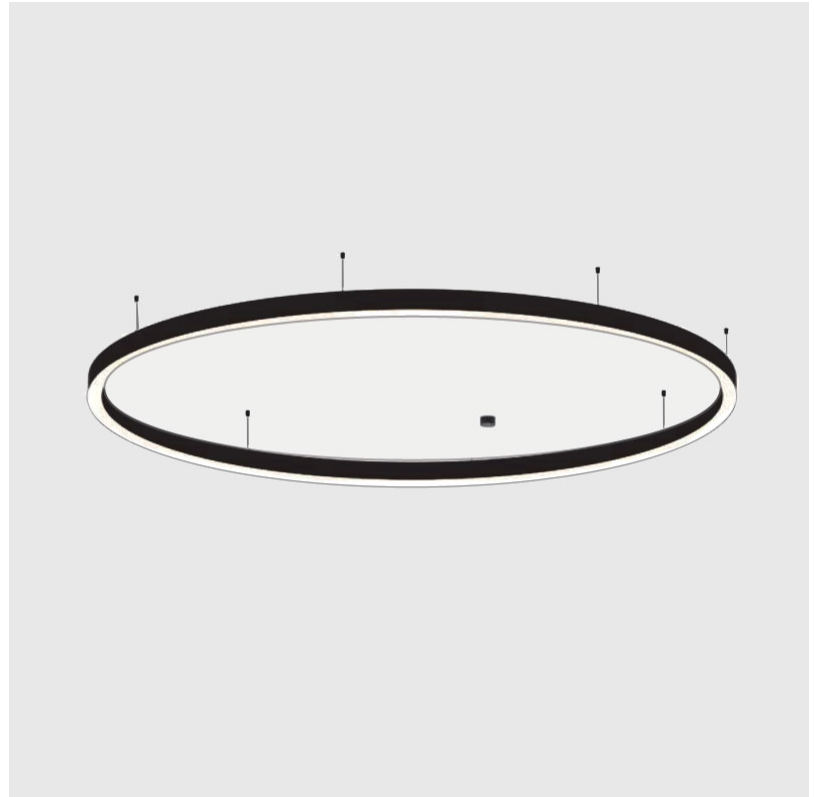

GENERAL

Series: Glorious
Subseries: Glorious 65
Partner: Prolicht
Division: Architectural
Installation: Suspension
Product Type: Pendant
Mounting Location: Ceiling
Light Distribution: Direct / Indirect

PHYSICAL

Shape: Round
Diameter (mm): 5200
Diameter (in): 204 ³/₄
Height (mm): 90
Height (in): 3 ⁹/₁₆
Max. Overall Height (mm): 2090
Max. Overall Height (in): 82 ⁷/₁₆
Weight (kg): 55.788
Weight (lbs): 123.00
Diffuser: PMMA - Opal / Microprism / Clear Microprism
Fixture Finish: SSR / BKV / CWI / CRY / HAB / UFT / ITA / RUA / FTG / MYG / LOD / PUS / FRO / FUP / KIA / POP / BLS / SPG / MEY / GOH / CHC / COM / ABZ / JAG / OBR / MOS / ROR
Fixture Material: PMMA / Aluminum
Cable Details: 2000mm/78 3/4" or 6000mm/236 1/4" Cable Transparent

ELECTRICAL

Lamp Type: LED (Zhaga Standard)
Input Wattage (W): 563.9
Total Output Wattage (W): 336 / 240
Dimming: Tri-Mode (Non-Dimming and Phase Dimming (120Vac only) and 0-10V Dimming)
Driver Included: Yes
Driver Location: Integrated
Driver Type: Constant Current - Universal
Driver Class: Class 2
Input Voltage (V): 120 - 277
Constant Current (MA): 350

LED

Color Temperature (°K): 2700 / 3000 / 3500 / 4000
Max. Delivered Lumen (lm): Max 74006
Nominal Lumen (lm): Max 89152
CRI: >90 CRI
Lamp Life (hrs): 50000

OPTICAL

RATINGS AND CERTIFICATIONS

Certified By: Certified for North American Standards
IP rating: IP20