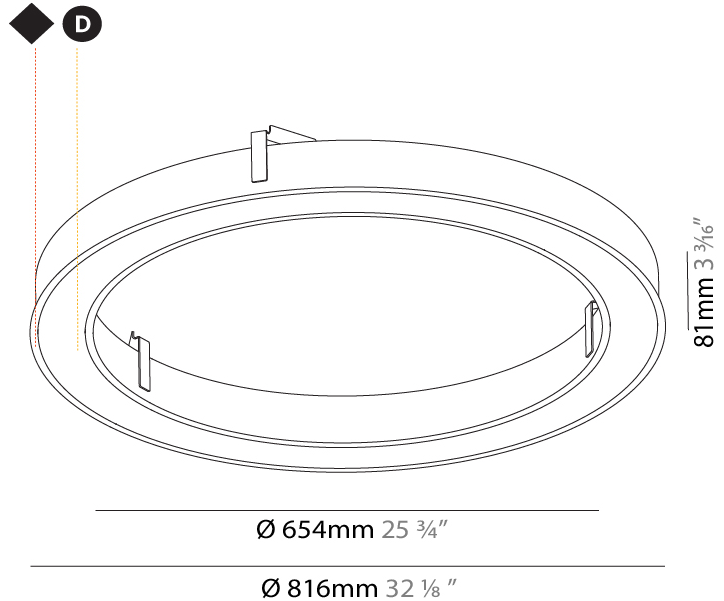

Shape: Round
 Diameter (mm): 5200
 Diameter (in): 204 3/4
 Height (mm): 90
 Height (in): 3 9/16
 Max. Overall Height (mm): 2090
 Max. Overall Height (in): 82 7/16
 Weight (kg): 47.232
 Weight (lbs): 104.15
 Diffuser: [PMMA - Opal / Microprism / Clear Microprism](#)
 Fixture Finish: [SSR / BKV / CWI / CRY / HAB / UFT / ITA / RUA / FTG / MYG / LOD / PUS / FRO / FUP / KIA / POP / BLS / SPG / MEY / GOH / CHC / COM / ABZ / JAG / OBR / MOS / ROR](#)
 Fixture Material: [PMMA / Aluminum](#)
 Cable Details: [2000mm/78 3/4" or 6000mm/236 1/4" Cable Transparent](#)

PHYSICAL

Shape: Round
 Diameter (mm): 816
 Diameter (in): 32 1/8
 Height (mm): 81
 Height (in): 3 3/16
 Min. Recessing Depth (mm): 120
 Min. Recessing Depth (in): 4 3/4
 Weight (kg): 6.755
 Weight (lbs): 14.89
 Diffuser: PMMA - Opal / Microprism / Clear Microprism
 Fixture Finish: SSR / BKV / CWI / CRY / HAB / UFT / ITA / RUA / FTG / MYG / LOD / PUS / FRO / FUP / KIA / POP / BLS / SPG / MEY / GOH / CHC / COM / ABZ / JAG / OBR / MOS / ROR
 Fixture Material: PMMA / Aluminum
 Cut-out Measurements: Dia.807mm / 31 3/4"

Certified By: Certified for North American Standards
 IP rating: IP20

PROJECT
TYPE
SPECIFIER
QUANTITY
DATE

807mm x 663mm
31 3/4" x 26 1/8"

120mm
4 3/4"

10 - 30mm
3/8" - 1 1/8"

PROJECT	_____
TYPE	_____
SPECIFIER	_____
QUANTITY	_____
DATE	_____

Shape: Round
Diameter (mm): 1566
Diameter (in): 61 5/8
Height (mm): 81
Height (in): 3 3/16
Min. Recessing Depth (mm): 120
Min. Recessing Depth (in): 4 3/4
Weight (kg): 14.042
Weight (lbs): 30.96
Diffuser: PMMA - Opal / Microprism / Clear Microprism
Fixture Finish: SSR / BKV / CWI / CRY / HAB / UFT / ITA / RUA / FTG / MYG / LOD / PUS / FRO / FUP / KIA / POP / BLS / SPG / MEY / GOH / CHC / COM / ABZ / JAG / OBR / MOS / ROR
Fixture Material: PMMA / Aluminum
Cut-out Measurements: Dia. 1557mm/61 5/16"