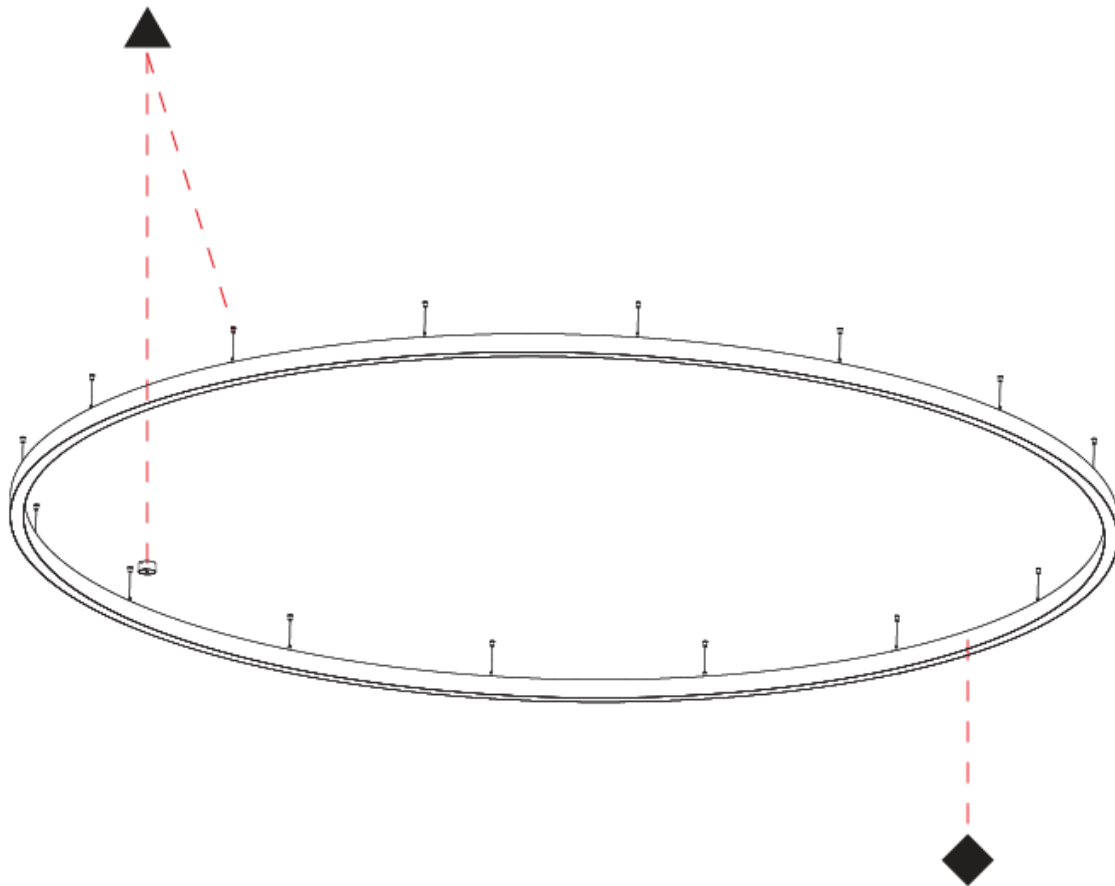

GLORIOUS 65 SUSPENSION

A300066-

PROJECT	_____
TYPE	_____
SPECIFIER	_____
QUANTITY	_____
DATE	_____

A